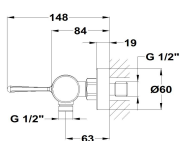

ORIGEHM
Shower mixer

Ref: 342320200 EAN: 8413509281948

Finish: Chrome

- Non-return valve.
- With shower set: 1 function hand shower, 1.50 m , PVC shower hose and adjustable holder.

Legal disclaimer:

*Certain technical factors and features of our finishes may be altered due to possible variations in the configuration of your computer and/or printer; these data are therefore only approximate and not definitive. We regularly review our product specifications to improve their characteristics and warranties. Please request detailed information from our sales department for any building or refitting projects.