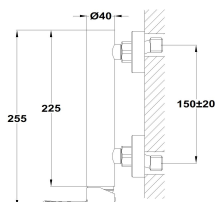

ORIGEHM
Shower mixer

Ref: 342320200 EAN: 8413509281948

Finish: Chrome

- Non-return valve.
- With shower set: 1 function hand shower, 1.50 m , PVC shower hose and adjustable holder.

Legal disclaimer:

*Certain technical factors and features of our finishes may be altered due to possible variations in the configuration of your computer and/or printer; these data are therefore only approximate and not definitive. We regularly review our product specifications to improve their characteristics and warranties. Please request detailed information from our sales department for any building or refitting projects.