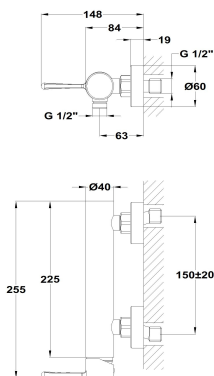

ORIGEHM
Shower mixer

Ref: 34232020G6 EAN: 8413509282136

Finish: Brushed gold

- PVD finish.
- Anti-fingerprint treatment.
- Non-return valve.
- With shower set: 1 function hand shower, 1.50 m , PVC shower hose and adjustable holder.