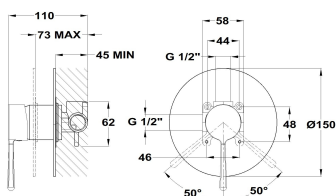

ORIGEHM

1 way built in part

Ref: 34241020GM EAN: 8413509282235

Finish: Gun metal

- Precise and smooth ceramic cartridge.
- PVD finish.
- Anti-fingerprint treatment.
- Ultraslim plate.
- Built in part included.
- Without shower set.