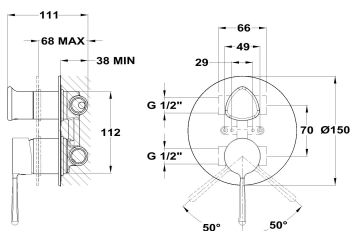

ORIGEHM
2 way built in part

Ref: 34171020G6 EAN: 8413509282105

Finish: Brushed gold

- Precise and smooth ceramic cartridge.
- PVD finish.
- Anti-fingerprint treatment.
- Ultraslim plate.
- Built in part included.
- Ceramic diverter.