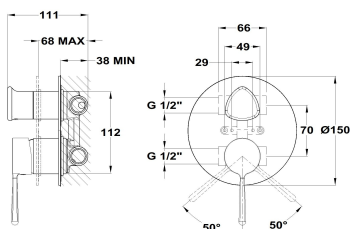

ORIGEHM
2 way built in part

Ref: 34171020GM EAN: 8413509282112

Finish: Gun metal

- Precise and smooth ceramic cartridge.
- PVD finish.
- Anti-fingerprint treatment.
- Ultraslim plate.
- Built in part included.
- Automatic diverter.
- Without shower set.