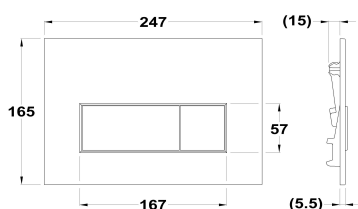

ORIGEHM Flush plate

Ref: 73500070G6 EAN: 8413509282815

Finish: Brushed gold

- ABS flush plate.
- Ultraslim plate.
- Button divided into partial flush and full flush.
- Can be installed with any Strohm built-in tank.