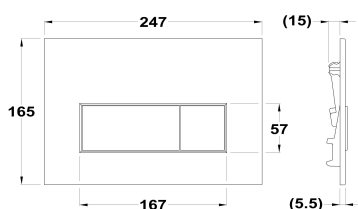

ORIGEHM

Flush plate

Ref: 73500070GM EAN: 8413509282822

- ABS flush plate.
- Ultraslim plate.
- Button divided into partial flush and full flush.
- Can be installed with any Strohm built-in tank.

Downloads