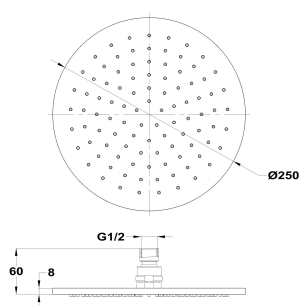


**ORIGEHM****Rounded shower head**

Ref: 79006810G6 EAN: 8413509283157

Finish: Brushed gold

- PVD finish.
- Metallic.
- Rociador antical.
- Ø25 cm.
- Incluye rótula.

Iconos**PVD****Legal disclaimer:**

*Certain technical factors and features of our finishes may be altered due to possible variations in the configuration of your computer and/or printer; these data are therefore only approximate and not definitive. We regularly review our product specifications to improve their characteristics and warranties. Please request detailed information from our sales department for any building or refitting projects.