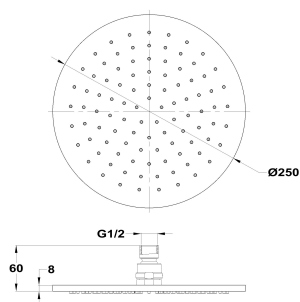

## Rounded shower head

Ref: 79006810GM EAN: 8413509283164