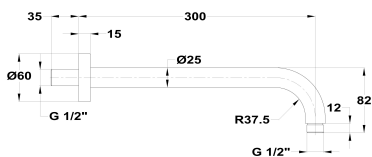

ORIGEHM

**Horizontal shower arm**

Ref: 79007570G6 EAN: 8413509282471

Finish: Brushed gold

- PVD finish.
- Metallic.
- 1/2" thread.

**Iconos**PVD**Legal disclaimer:**

\*Certain technical factors and features of our finishes may be altered due to possible variations in the configuration of your computer and/or printer; these data are therefore only approximate and not definitive. We regularly review our product specifications to improve their characteristics and warranties. Please request detailed information from our sales department for any building or refitting projects.