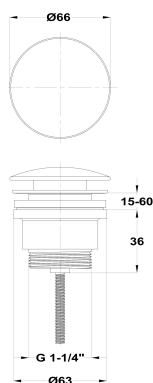

ORIGEHM

Pop-up drain stopper

Ref: 1110900 EAN: 8413509282501

Finish: Chrome

- Easy manual open close.
- No lift rod required.
- G 1 1/4".
- TXTBASIN-41.

Legal disclaimer:

*Certain technical factors and features of our finishes may be altered due to possible variations in the configuration of your computer and/or printer; these data are therefore only approximate and not definitive. We regularly review our product specifications to improve their characteristics and warranties. Please request detailed information from our sales department for any building or refitting projects.