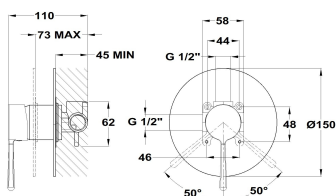

### 1 way built in part

Ref: 34241020G6 EAN: 8413509282228

Finish: Brushed gold

- Precise and smooth ceramic cartridge.
- PVD finish.
- Ultraslim plate.
- Built-in part not included.
- Without shower set.