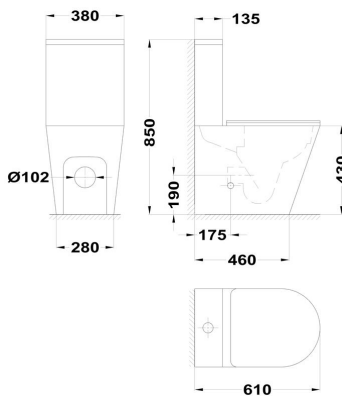

ORIGEHM
Back to wall toilet

Ref: 700610200 EAN: 8413509283560

Finish: Glossy white

- Rimless technology for easy cleaning.
- Compact.
- Water saving.
- Ideal for BREEAM and LEED projects.
- High quality ceramic.
- Dual Flush 2.6/4L.
- Soft close seat.
- Ultraslim UF seat.
- Lower side water inlet on both sides.
- Installation kit included.
- All product in one box.