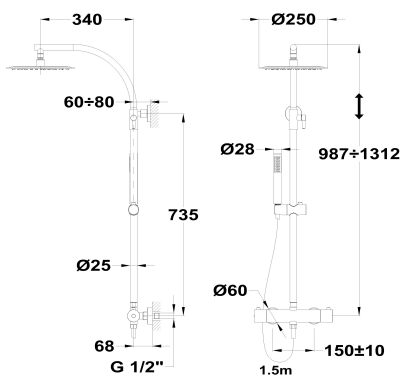

ORIGEHM

Dual control shower system

Ref: 34278020G6 EAN: 8413509282310

Finish: Brushed gold

- Adjustable telescopic rail.
- Safe touch technology that provides a cooler sensation when touching the tap body.
- Dual Control Design : Single mixer with thermostatic mixer look.
- Ø25 cm ABS metal antiscala head shower.
- 1 function antiscala hand shower.
- 1.5 m PVC shower hose.
- Sliding shower holder.
- Precise and smooth ceramic cartridge.
- Integrated ceramic diverter.
- PVD finish.
- Anti-fingerprint treatment.
- Filters for collecting impurities.
- Non-return valve.