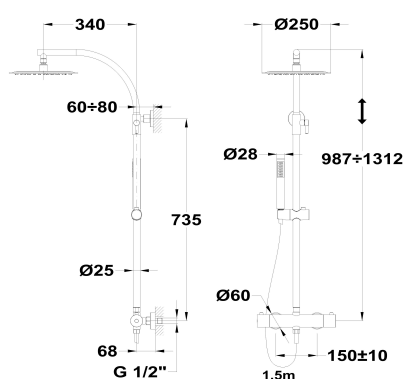

ORIGE HM

Dual control shower system

Ref: 34278020GM EAN: 8413509282327

Finish: Gun metal

- Adjustable telescopic rail.
- Safe touch technology that provides a cooler sensation when touching the tap body.
- Dual Control Design : Single mixer with thermostatic mixer look.
- Ø25 cm ABS metal antiscala head shower.
- 1 function antiscala hand shower.
- 1.5 m metallic shower hose.
- Sliding Shower Bar.
- Precise and smooth ceramic cartridge.
- Integrated ceramic diverter.
- PVD finish.
- Anti-fingerprint treatment.
- Filters for collecting impurities.
- Non-return valve.