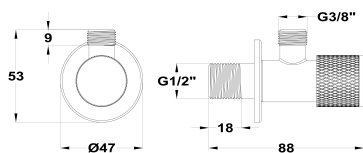

### Angle valve

Ref: 15034020G6 EAN: 8413509282853

Finish: Brushed gold

- PVD finish.
- 1/4 turn quick shut-off.
- Anti-limescale.
- Handle with excellent grip.
- G1/2" wall connection.
- G3/8" outlet connection.