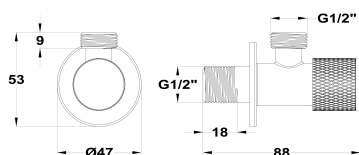

ORIGEHM

Angle valve

Ref: 15034021G6 EAN: 8413509283225

Finish: Brushed gold

- PVD finish.
- 1/4 turn quick shut-off.
- Anti-limescale.
- Handle with excellent grip.
- G1/2" wall connection.

Iconos

PVD

Legal disclaimer: