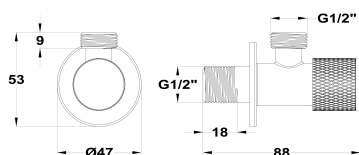

ORIGEHM

Angle valve

Ref: 15034021GM EAN: 8413509283232

Finish: Gun metal

- PVD finish.
- 1/4 turn quick shut-off.
- Anti-limescale.
- Handle with excellent grip.
- G1/2" wall connection.

Iconos

PVD

Legal disclaimer: