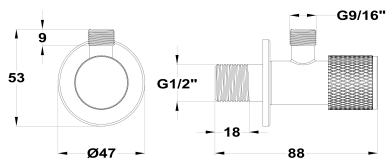

ORIGEHM
Angle valve

Ref: 150340260 EAN: 8413509283249

Finish: Chrome

Legal disclaimer:

*Certain technical factors and features of our finishes may be altered due to possible variations in the configuration of your computer and/or printer; these data are therefore only approximate and not definitive. We regularly review our product specifications to improve their characteristics and warranties. Please request detailed information from our sales department for any building or refitting projects.