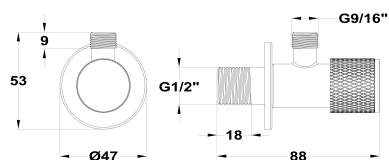

ORIGEHM
Angle valve

Ref: 15034026GM EAN: 8413509283270

Finish: Gun metal

- PVD finish.
- 1/4 turn quick shut-off.
- Anti-limescale.
- Handle with excellent grip.
- G1/2" wall connection.
- G 9/16" outlet connection.