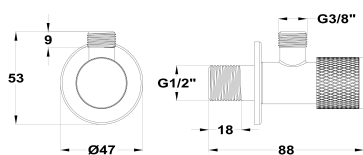

ORIGEHM
Angle valve

Ref: 15034020GM EAN: 8413509282860

Finish: Gun metal

- PVD finish.
- 1/4 turn quick shut-off.
- Anti-limescale.
- Handle with excellent grip.
- G1/2" wall connection.
- G3/8" outlet connection.