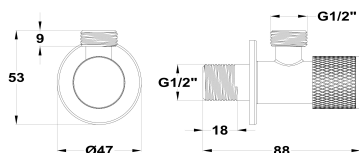

ORIGEHM
Angle valve

Ref: 150340210 EAN: 8413509283201

Finish: Chrome

- 1/4 turn quick shut-off.
- Anti-limescale.
- Handle with excellent grip.

Legal disclaimer:

*Certain technical factors and features of our finishes may be altered due to possible variations in the configuration of your computer and/or printer; these data are therefore only approximate and not definitive. We regularly review our product specifications to improve their characteristics and warranties. Please request detailed information from our sales department for any building or refitting projects.