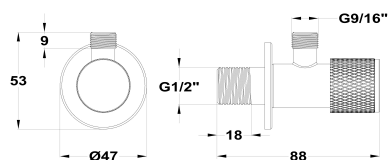

ORIGEHM

Angle valve

Ref: 15034026G6 EAN: 8413509283263

Finish: Brushed gold

- PVD finish.
- 1/4 turn quick shut-off.
- Anti-limescale.
- Handle with excellent grip.
- G1/2" wall connection.
- G 9/16" outlet connection.