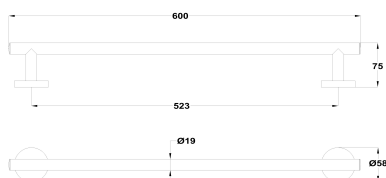

ORIGEHM Towel bar

Ref: 17061020G6 EAN: 8413509283911

Finish: Brushed gold

- PVD finish.
- Metallic.
- Wall mounted installation.
- Includes wall mounting kit.

Iconos

PVD

Legal disclaimer:

*Certain technical factors and features of our finishes may be altered due to possible variations in the configuration of your computer and/or printer; these data are therefore only approximate and not definitive. We regularly review our product specifications to improve their characteristics and warranties. Please request detailed information from our sales department for any building or refitting projects.