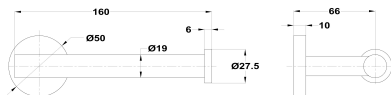

ORIGEHM

Toilet paper holder

Ref: 171130200 EAN: 8413509284932

Finish: Chrome

- Metallic.
- Wall mounted installation.
- Includes wall mounting kit.

Legal disclaimer:

*Certain technical factors and features of our finishes may be altered due to possible variations in the configuration of your computer and/or printer; these data are therefore only approximate and not definitive. We regularly review our product specifications to improve their characteristics and warranties. Please request detailed information from our sales department for any building or refitting projects.