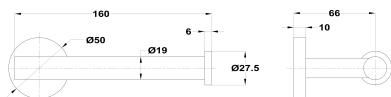

ORIGEHM
Toilet paper holder

Ref: 17113020G6 EAN: 8413509284949

Finish: Chrome

- Metallic.
- Wall mounted installation.
- Includes wall mounting kit.

Legal disclaimer:

*Certain technical factors and features of our finishes may be altered due to possible variations in the configuration of your computer and/or printer; these data are therefore only approximate and not definitive. We regularly review our product specifications to improve their characteristics and warranties. Please request detailed information from our sales department for any building or refitting projects.