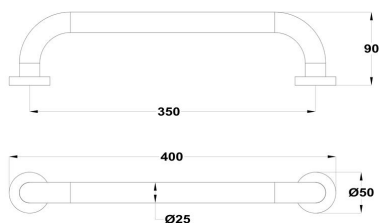

## ORIGEHM Grab bar

Ref: 17069020G6 EAN: 17069020G6

Finish: Brushed gold

- PVD finish.
- Metallic.
- Wall mounted installation.
- Includes wall mounting kit.