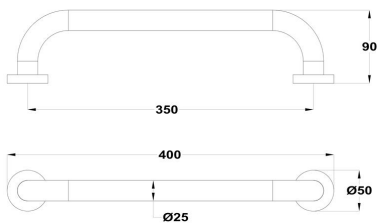

ORIGEHM
Grab bar

Ref: 17069020GM EAN: 8413509283904

Legal disclaimer:

*Certain technical factors and features of our finishes may be altered due to possible variations in the configuration of your computer and/or printer; these data are therefore only approximate and not definitive. We regularly review our product specifications to improve their characteristics and warranties. Please request detailed information from our sales department for any building or refitting projects.