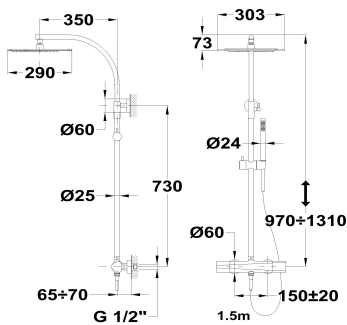

ITACA

Dual control shower system

Ref: 672780200 EAN: 8413509275381

Finish: Chrome

- Adjustable telescopic rail.
- Safe touch technology that provides a cooler sensation when touching the tap body.
- Safety temperature stop at 38° C.
- Dual Control Design : Single mixer with thermostatic mixer look.
- 29 x 30.3 cm metal antiscala head shower with ball joint.
- 1 function antiscala hand shower.
- 1.5 m metallic shower hose.
- Sliding shower holder.
- Precise and smooth ceramic cartridge.
- Integrated ceramic diverter.
- Filters for collecting impurities.
- Check valves.