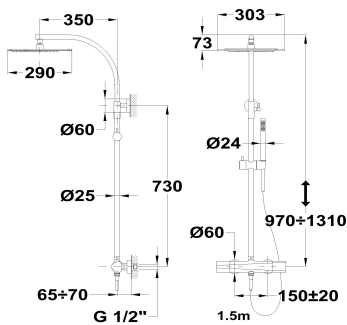

### Dual control shower system

Ref: 67278020N2 EAN: 8413509275404

Finish: Metallic black

- Adjustable telescopic rail.
- Safe touch technology that provides a cooler sensation when touching the tap body.
- Safety temperature stop at 38° C.
- Dual Control Design : Single mixer with thermostatic mixer look.
- 29 x 30.3 cm metal antiscaling showerhead with ball joint.
- 1 function antiscaling hand shower.
- 1.5 m metallic shower hose.
- Sliding shower holder.
- Precise and smooth ceramic cartridge.
- Integrated ceramic diverter.
- PVD finish.
- Anti-fingerprint treatment.
- Filters for collecting impurities.
- Check valves.