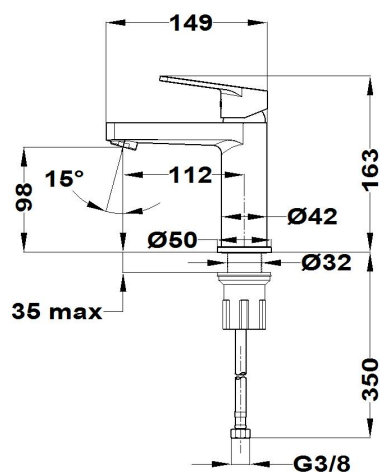

MANACOR

Cold tap washbasin mixer

Ref: 845110200 EAN: 8413509227847

Finish: Chrome

- Precise and smooth ceramic cartridge.
- 3/8" flexible inlet pipes included.
- Anti-limescale aerator.
- Without drain stopper.