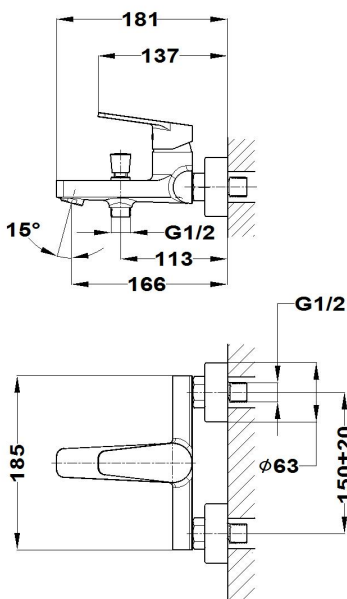

MANACOR
Bath shower mixer

Ref: 84122020N EAN: 8413509261841

Finish: Matte black

- Durable paint finish.
- Eccentric connections with noise reducers.
- Anti-limescale aerator.
- With shower set: 3 functions hand shower, 1.75 m metallic shower hose and adjustable holder.