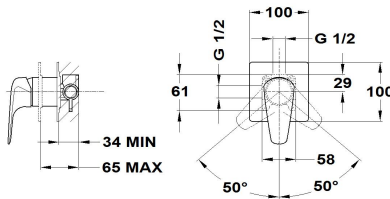

ITACA

1 way built in part

Ref: 67241020BZ EAN: 8413509234968

Finish: Metallic bronze

- Precise and smooth ceramic cartridge.
- PVD finish.
- Anti-fingerprint treatment.
- Ultraslim plate.
- Built in part included.
- Without shower set.