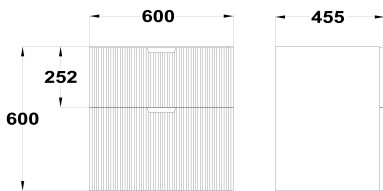

ORIGEHM

2 drawers bath cabinet

Ref: F34206X02NW EAN: 8413509284888

Finish: Nature wood

60 cm

- MDF (Medium Density Fiberboard).
- PB (particle board).
- Made in Spain.
- FSC certified.
- Inset basin or countertop basin not included.
- Soft-close hardware.
- Soft close mechanism.
- Drawer interior colour: Grey.
- Pre-Assembled (No assembly required).
- Milled handle.
- With syphon cut-out.