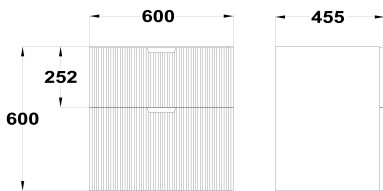

ORIGEHM

2 drawers bath cabinet

Ref: F34206X02V1 EAN: 8413509284895

Finish: Matte green

60 cm

- MDF (Medium Density Fiberboard).
- PB (particle board).
- Made in Spain.
- FSC certified.
- Inset basin or countertop basin not included.
- Lacquered.
- Soft-close hardware.
- Soft close mechanism.
- Drawer interior colour: Grey.
- Pre-Assembled (No assembly required).
- Milled handle.
- With syphon cut-out.