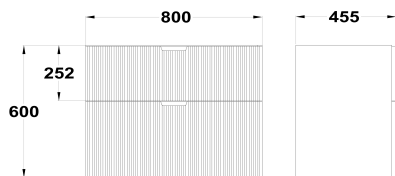

ORIGEHM

2 drawers bath cabinet

Ref: F34208X02NW EAN: 8413509284000

Finish: Nature wood

80 cm

- MDF (Medium Density Fiberboard).
- PB (particle board).
- Made in Spain.
- FSC certified.
- Inset basin or countertop basin not included.
- Soft-close hardware.
- Drawer interior colour: Grey.
- Pre-Assembled (No assembly required).
- Milled handle.
- With syphon cut-out.