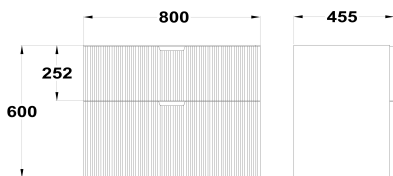

**ORIGEHM**

**2 drawers bath cabinet**

Ref: F34208X02W1 EAN: 8413509284017

Finish: Matte white

80 cm

- MDF (Medium Density Fiberboard).
- PB (particle board).
- Made in Spain.
- FSC certified.
- Inset basin or countertop basin not included.
- Lacquered.
- Soft-close hardware.
- Soft close mechanism.
- Drawer interior colour: Grey.
- Pre-Assembled (No assembly required).
- With syphon cut-out.