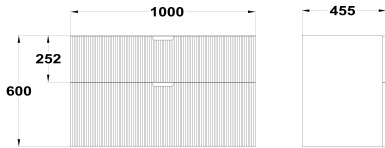

**ORIGEHM**

**2 drawers bath cabinet**

Ref: F34210X02NW EAN: 8413509284031

Finish: Nature wood

- 100 cm
- MDF (Medium Density Fiberboard).
  - PB (particle board).
  - Made in Spain.
  - FSC certified.
  - Inset basin or countertop basin not included.
  - Soft-close hardware.
  - Soft close mechanism.
  - Drawer interior colour: Grey.
  - Pre-Assembled (No assembly required).
  - Milled handle.
  - With syphon cut-out.