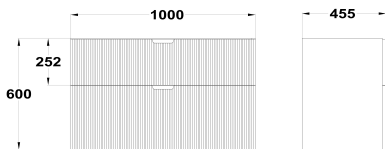

### 2 drawers bath cabinet

Ref: F34210X02V1 EAN: 8413509284055

Finish: Matte green

100 cm

- MDF (Medium Density Fiberboard).
- PB (particle board).
- Made in Spain.
- FSC certified.
- Inset basin or countertop basin not included.
- Soft-close hardware.
- Soft close mechanism.
- Drawer interior colour: Grey.
- Pre-Assembled (No assembly required).
- Milled handle.
- With syphon cut-out.