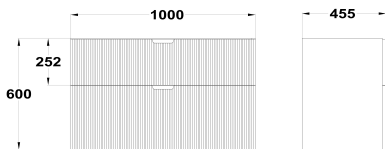

**ORIGEHM****2 drawers bath cabinet**

Ref: F34210X02W1 EAN: 8413509284048

Finish: Matte white

- 100 cm
- MDF (Medium Density Fiberboard).
  - PB (particle board).
  - Made in Spain.
  - FSC certified.
  - Inset basin or countertop basin not included.
  - Lacquered.
  - Soft-close hardware.
  - Soft close mechanism.
  - Drawer interior colour: Grey.
  - Pre-Assembled (No assembly required).
  - Milled handle.
  - With syphon cut-out.