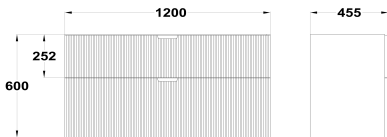

ORIGEHM

2 drawers bath cabinet

Ref: F34212X02NW EAN: 8413509284062

Finish: Nature wood

120 cm

- MDF (Medium Density Fiberboard).
- PB (particle board).
- Made in Spain.
- FSC certified.
- Inset basin or countertop basin not included.
- Soft-close hardware.
- Soft close mechanism.
- Drawer interior colour: Grey.
- Pre-Assembled (No assembly required).
- Milled handle.
- With syphon cut-out.