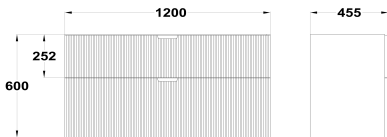

ORIGEHM

2 drawers bath cabinet

Ref: F34212X02V1 EAN: 8413509284086

Finish: Matte green

120 cm

- MDF (Medium Density Fiberboard).
- PB (particle board).
- Made in Spain.
- FSC certified.
- Inset basin or countertop basin not included.
- Lacquered.
- Soft-close hardware.
- Soft close mechanism.
- Drawer interior colour: Grey.
- Pre-Assembled (No assembly required).
- Milled handle.
- With syphon cut-out.