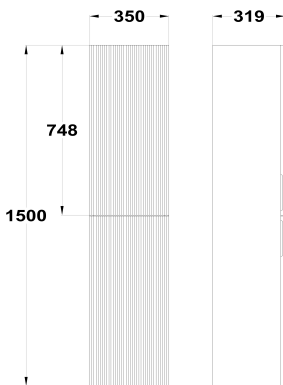

ORIGEHM 2 doors column

Ref: F34723M02NW EAN: 8413509284093

Finish: Nature wood

- MDF (Medium Density Fiberboard).
- PB (particle board).
- Made in Spain.
- Adjustable interior shelves.
- FSC certified.
- Soft close mechanism.
- Pre-Assembled (No assembly required).
- 4 adjustable hanging fittings.
- allowing left or right opening.