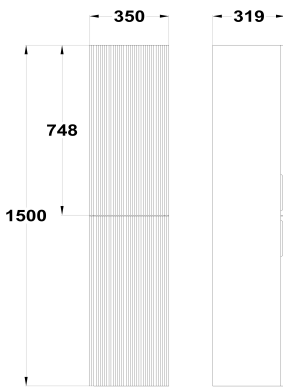

## ORIGEHM 2 doors column

Ref: F34723M02V1 EAN: 8413509284116

Finish: Matte green

- Made in Spain.
- FSC certified.
- Adjustable interior shelves.
- Lacquered.
- Soft close mechanism.
- Pre-Assembled (No assembly required).
- 4 adjustable hanging fittings.
- allowing left or right opening.