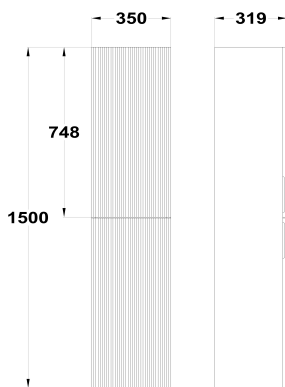

ORIGEHM

2 doors column

Ref: F34723M02W1 EAN: 8413509284109

Finish: Matte white

- MDF (Medium Density Fiberboard).
- PB (particle board).
- Made in Spain.
- FSC certified.
- Adjustable interior shelves.
- Lacquered.
- Soft close mechanism.
- Pre-Assembled (No assembly required).
- 4 adjustable hanging fittings.
- allowing left or right opening.