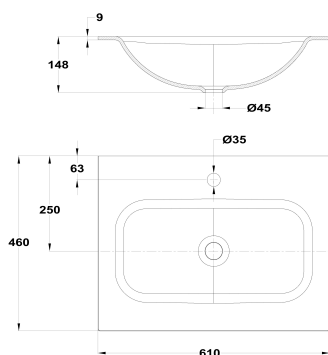

KAMALEOHM

Inset basin

Ref: B344R6022B3 EAN: 8413509284765

Finish: Black marble

- Resinas minerales.
- Pop-up drain stopper not included.
- 60 cm.
- With overflow.

Downloads

User guide

Legal disclaimer: