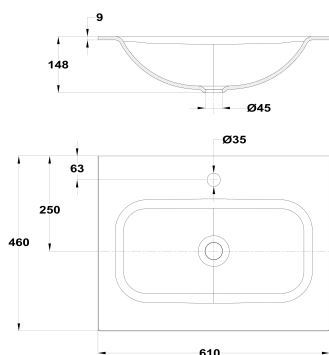

KAMALEOHM

Inset basin

Ref: B344R6022G3 EAN: 8413509284772

Finish: Grey cement

- Resinas minerales.
- Pop-up drain stopper not included.
- 60 cm.
- With overflow.

Downloads

User guide

Legal disclaimer: