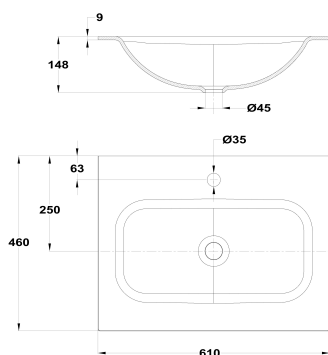

KAMALEOHM

Inset basin

Ref: B344R6022W3 EAN: 8413509284758

Finish: White marble

- Resinas minerales.
- Pop-up drain stopper not included.
- 60 cm.
- With overflow.

Downloads

User guide

Legal disclaimer: