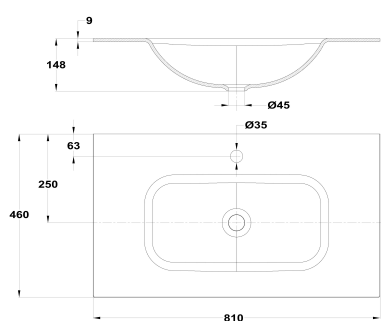

KAMALEOHM

Inset basin

Ref: B344R8022B3 EAN: 8413509284796

Finish: Black marble

- Resinas minerales.
- Pop-up drain stopper not included.
- 80 cm.
- With overflow.

Downloads

User guide

Legal disclaimer: