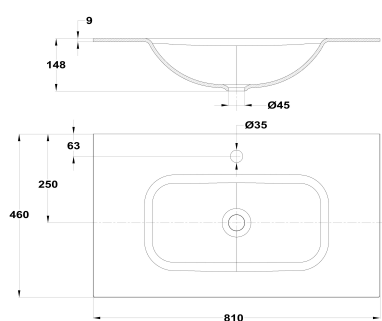

KAMALEOHM

Inset basin

Ref: B344R8022G3 EAN: 8413509284802

Finish: Grey cement

- Resinas minerales.
- Pop-up drain stopper not included.
- 80 cm.
- With overflow.

Downloads

User guide

Legal disclaimer: